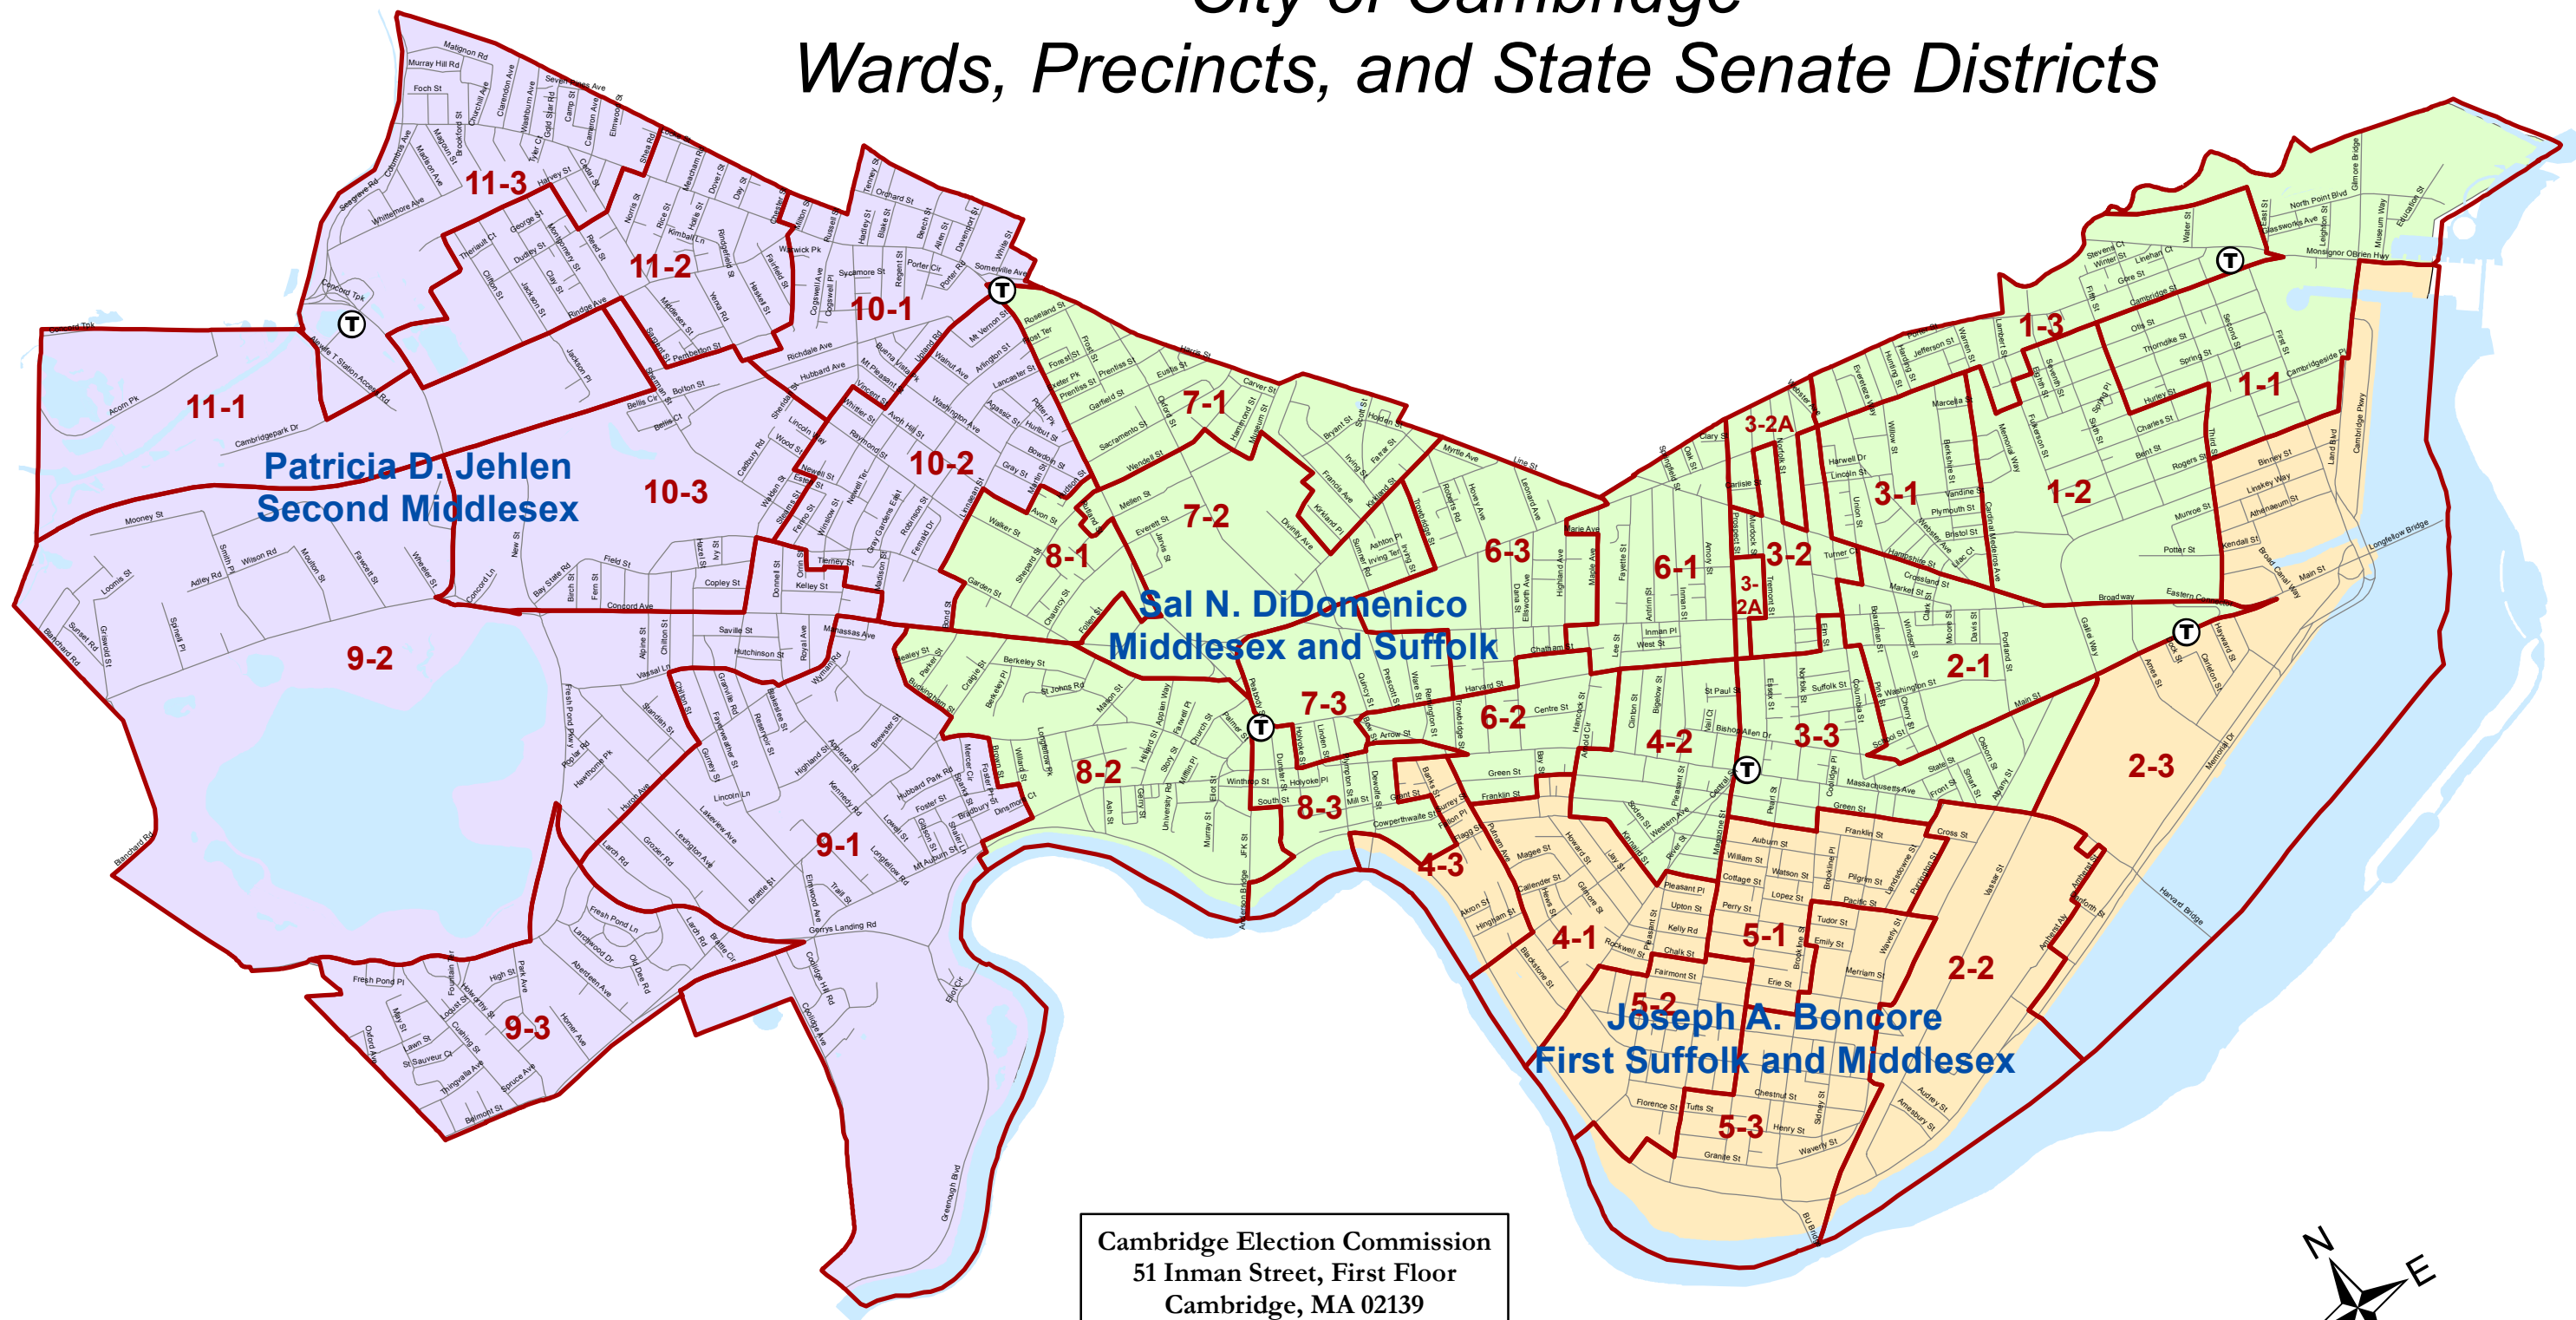

City of Cambridge

Wards, Precincts, and State Senate Districts

Patricia D. Jehlen
Second Middlesex

Sal N. DiDomenico
Middlesex and Suffolk

Joseph A. Boncore
First Suffolk and Middlesex

Cambridge Election Commission
51 Inman Street, First Floor
Cambridge, MA 02139
(617) 349-4361
Elections2@CambridgeMA.gov

Legend
 Ward and Precinct Boundaries

11 Wards, 33 Precincts approved by the Cambridge Election Commission on June 15, 2011
and the Local Election District Review Commission (LEDRC) on July 14, 2011.
Wards and Precincts effective December 31, 2011.